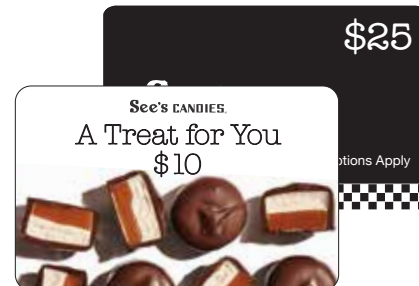

Pre-Sell Fundraising

Take orders and distribute the candy face-to-face!

Sell More, Raise More

STANDARD FR PRODUCT	50% PROFIT ITEMS	PURCHASE
20%	50%	$500-$4,999
Additional 5% Profits*		$5,000 or more

*Gift cards & Yum-Raising not eligible for additional profits.

- Profit applied to transaction total (excludes shipping and tax where applicable)
- Free shipping to one address only

Get started with free materials!

No signup required. Order or download your free forms at sees.com/fundraising or pick them up at a Volume Savings Shop.

Presenting the Perfect Gifts

Gift Cards

Treat someone special to a $25 Gift Card or eGift Card; redeemable online or at any See's Candies shop. Eligible for 15% discount only.

Gift Card **$25.00** #704871

Gift Card Pack

Each of these $10 Gift Cards are redeemable online or at any See's Candies shop. Eligible for 15% discount only.

20 pack of $10 Gift Cards **$200.00** #703207

Treats Everyone Loves

Delight supporters with beloved See's classics.

Assorted Chocolates

1 lb **$29.50** #500318
2 lb **$56.00** #500319

Profit: 20% ($5.90 ea on 1 lb, $11.20 ea on 2 lb)

Nuts & Chews

1 lb **$29.50** #500334
2 lb **$56.00** #500335

Profit: 20% ($5.90 ea on 1 lb, $11.20 ea on 2 lb)

Dark Chocolates

1 lb **$29.50** #500330
Profit: 20% ($5.90 ea)

Milk Chocolates

1 lb **$29.50** #500326
Profit: 20% ($5.90 ea)

Assorted Molasses Chips

8 oz **$15.00** #500360
Profit: 20% ($3.00 ea)

Toffee-ettes®

1 lb **$29.50** #500316
Profit: 20% ($5.90 ea)

Truffles

1 lb **$33.00** #506541
Profit: 20% ($6.60 ea)

See's Awesome® Nut & Chew Bars

8 bars/12 oz box **$22.50** #509633
Profit: 20% ($0.70/bar)

See's Awesome® Walnut Square Bars

8 bars/12 oz box **$22.50** #509635
Profit: 20% ($0.70/bar)

See's Awesome® Peanut Brittle Bars

8 bars/8 oz box **$22.50** #509634
Profit: 20% ($0.70/bar)