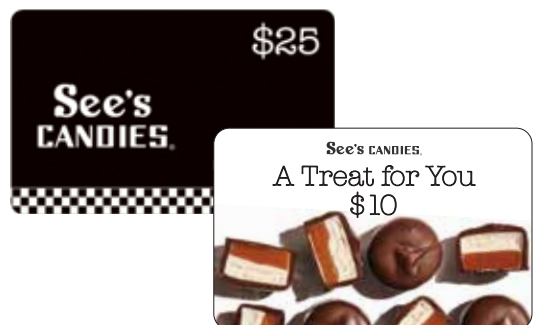

Raise the Bar

True fundraising classics.

See's Awesome® Bars

Sold in single-flavor boxes. Each box contains 8 individually wrapped bars. (1-1.5 oz each)

- **Nut & Chew Bars** #509633
- **Peanut Brittle Bars** #509634
- **Walnut Square Bars** #509635

Suggested selling price $3.25/bar
Price/box $24.00

Profit 20% ($0.65/bar)

Candy Bars

Sold in single-flavor cartons. Each carton contains 72 bars (1.5 oz each) in three display cases.

- **Milk Chocolate** #603894
- **Dark Chocolate** #603896
- **Extra Dark Chocolate** #603898

Suggested selling price $2.75/bar
Price/carton $192.00

Profit 50% ($1.38/bar)

Sugar-Free Bars

Sold in single-flavor cartons. Each carton contains 72 bars (1.5 oz each) in three display cases. Not a low calorie product.

- **Sugar Free Dark** #504042
- **Sugar Free Milk** #504043

Suggested selling price $3.25/bar
Price/carton $227.00

Profit 50% ($1.63/bar)

The Gift of Choice

Gift Cards

Handy for any occasion, our $25 Gift Card and eGift Cards are redeemable online or at any See's Candies shop. Eligible for 15% discount only.

Gift Card **$25.00** #704871

Gift Card Pack

Each of these $10 Gift Cards are redeemable online or at any See's Candies shop. Eligible for 15% discount only.

20 pack of $10 Gift Cards **$200.00** #703207